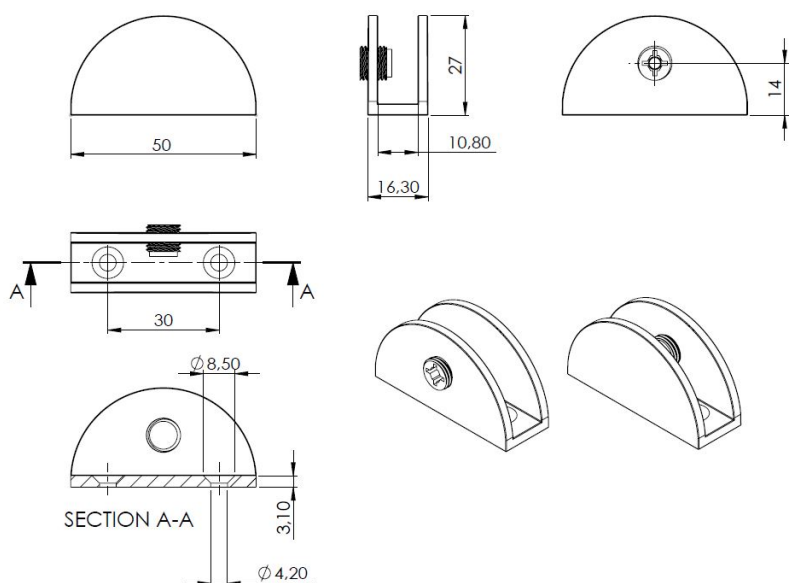

PRODUCT SHEET

Description:

Shelf Support "Half-Moon", CPL, 50x27x16mm, 4-8mm Glass, W/2 Mounting Holes $\varnothing$ 4mm, Tightning Screw W/Hex Hole 4mm

Item number:

22.02.570-1

Units	Box	Carton	HS Code	Barcode
Pcs.	1	200	8302420090	
				5704866079983

SISO A/S

Mileparken 11
DK-2740 Skovlunde
Denmark
VAT: DK 24786013

Phone +45 45 830 900

www.siso.dk
siso@siso.dk

Danske Bank
Nytorv Branch
Copenhagen
SWIFT: DABADKKK

Account no.
4180 3112 112936
IBAN Account
DK7230003112112936